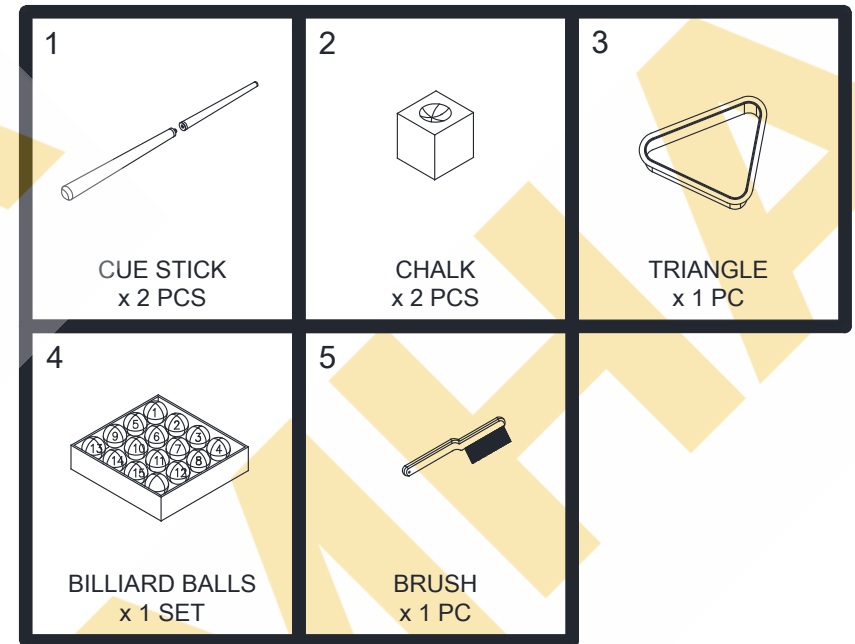

Contact Us!

Do NOT return this item.

Contact our friendly customer service department for help first.

USER'S MANUAL

Folding Billiard Table NP10255WL-BL

THIS INSTRUCTION BOOKLET CONTAINS **IMPORTANT** SAFETY INFORMATION. PLEASE READ AND KEEP FOR FUTURE REFERENCE.

Before You Start

- ⚠ Please read all instructions carefully.
- ⚠ Retain instructions for future reference.
- ⚠ Separate and count all parts and hardware.
- ⚠ Read through each step carefully and follow the proper order.
- ⚠ We recommend that, where possible, all items are assembled near to the area in which they will be placed in use, to avoid moving the product unnecessarily once assembled.
- ⚠ Always place the product on a flat, steady and stable surface.
- ⚠ Keep all small parts and packaging materials for this product away from babies and children as they potentially pose a serious choking hazard.

PARTS IDENTIFIER

1

2