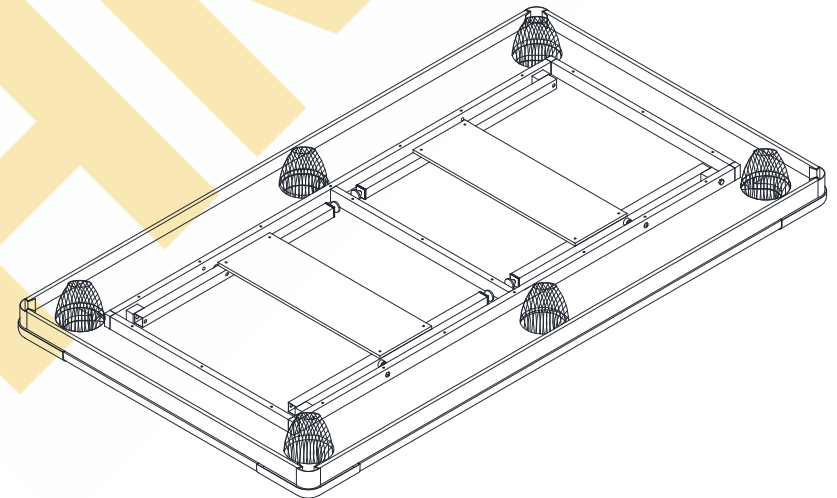

Contact Us!

Do NOT return this item.

Contact our friendly customer service department for help first.

USER'S MANUAL

Folding Billiard Table NP10255WL-BL

THIS INSTRUCTION BOOKLET CONTAINS **IMPORTANT** SAFETY INFORMATION. PLEASE READ AND KEEP FOR FUTURE REFERENCE.

PARTS IDENTIFIER

1

2